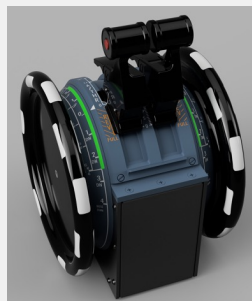

Net price: price incl. VAT

185,00€ 220,15€

A006

Full scale replica of TRIM panel for A318,A319,A320,A321,A330,A340

Warm white backlight panel Backlighted Rudder knob 7 segment white display with R-L indication Pull & rotate Parking Brake handle

143,00€ 170,17€

A011

Full scale replica of A320 Switching and ECAM panel for A318,A319,A320, A321,A330,A340

Warm white backlight panel
Backlighted knob on the switching panel
Backlighted pushbuttons
ECAM Display brightness control knobs

Net price: price incl. VAT

289,00€ 343,91€

A012

Full scale replica of A320 throttle for A318, A319, A320, A321

Warm white backlight, motorized trim wheels, reversers and gates with real "click"

Net price: price incl. VAT