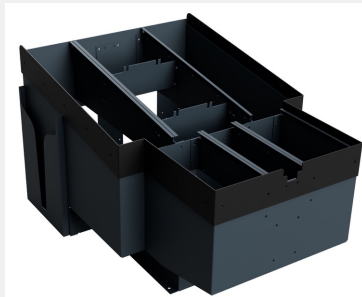

A014

Full scale replica of A320 pedestal for A318, A319, A320, A321
complete aluminium construction, powder coated, ready to hold all panels and throttle unit

Net price:	price incl. VAT
790,00€	940,10€